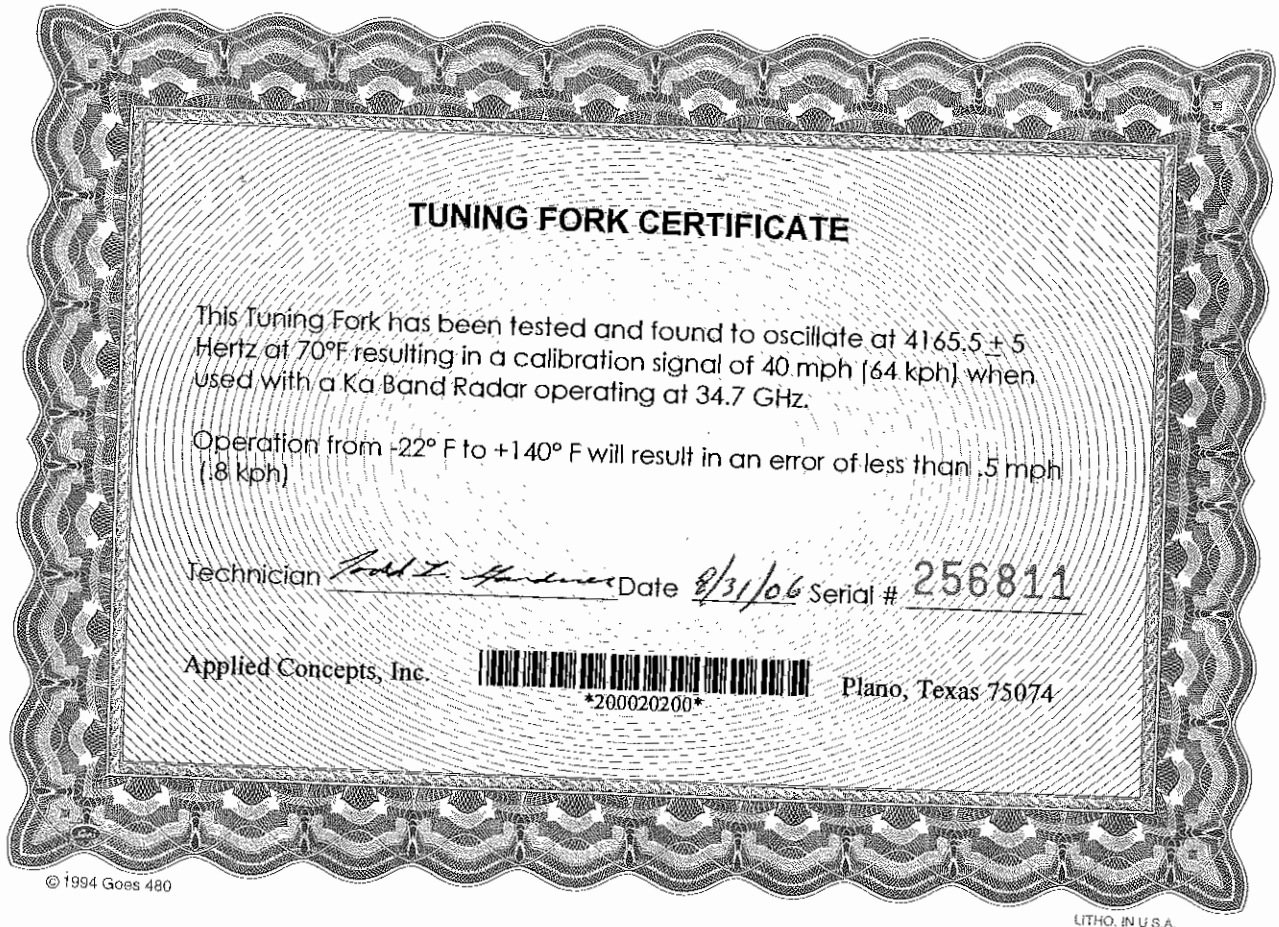

# # FB 256811

**STATE OF NEW JERSEY  
OFFICE OF THE  
STATE SUPERINTENDENT OF WEIGHTS AND MEASURES**

This certifies that 40.3 m.p.h. Tuning Fork Serial Number FB256811 has been compared with standards of the State of New Jersey in possession of the State Superintendent of Weights and Measures. The above tuning fork when used with Radar traffic units operating at 34.7 GHz KA - Band will result in the stated m.p.h. value.

Agency certified for **WILLINGBORO TWP. POLICE DEPT.**

**Burlington County**

*Louis E. Grunberg*  
State Superintendent

Date

2/18/2009

# # FB 256811

STATE OF NEW JERSEY  
OFFICE OF THE  
STATE SUPERINTENDENT OF WEIGHTS AND MEASURES

This certifies that 40.3 m.p.h. Tuning Fork Serial Number FB256811 has been compared with standards of the State of New Jersey in possession of the State Superintendent of Weights and Measures. The above tuning fork when used with Radar traffic units operating at 34.7 GHz KA - Band will result in the stated m.p.h. value.