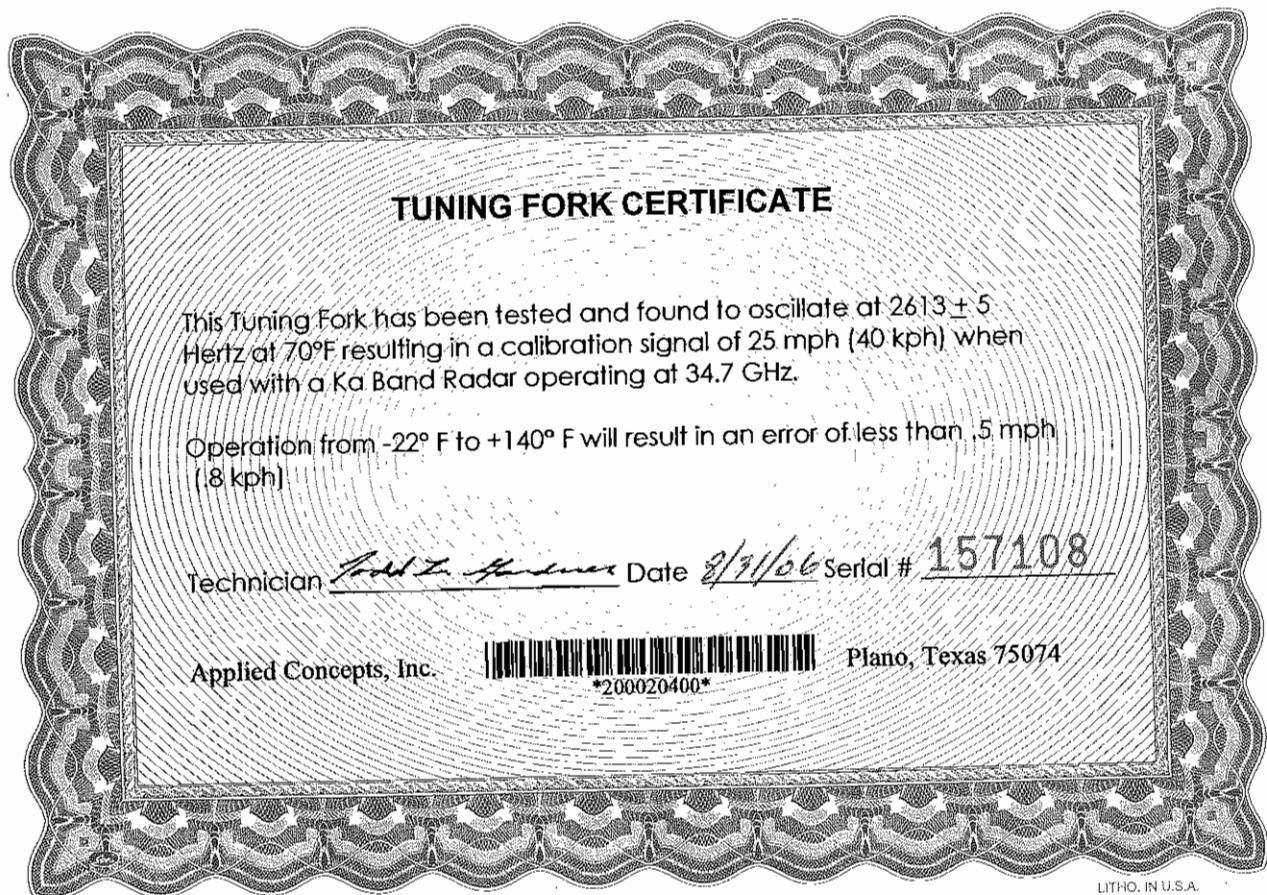

FA 157108

STATE OF NEW JERSEY
OFFICE OF THE
STATE SUPERINTENDENT OF WEIGHTS AND MEASURES

This certifies that 25.3 m.p.h. Tuning Fork Serial Number FA157108 has been compared with standards of the State of New Jersey in possession of the State Superintendent of Weights and Measures. The above tuning fork when used with Radar traffic units operating at 34.7 GHz KA - Band will result in the stated m.p.h. value.

Agency certified for WILLINGBORO TWP. POLICE DEPT.

Burlington County

State Superintendent

Date

2/18/2009

FA 157108

© 1994 Goes 480

LITHO. IN U.S.A.

STATE OF NEW JERSEY
OFFICE OF THE
STATE SUPERINTENDENT OF WEIGHTS AND MEASURES

This certifies that 25.3 m.p.h. Tuning Fork Serial Number FA157108 has been compared with standards of the State of New Jersey in possession of the State Superintendent of Weights and Measures. The above tuning fork when used with Radar traffic units operating at 34.7 GHz KA - Band will result in the stated m.p.h. value.