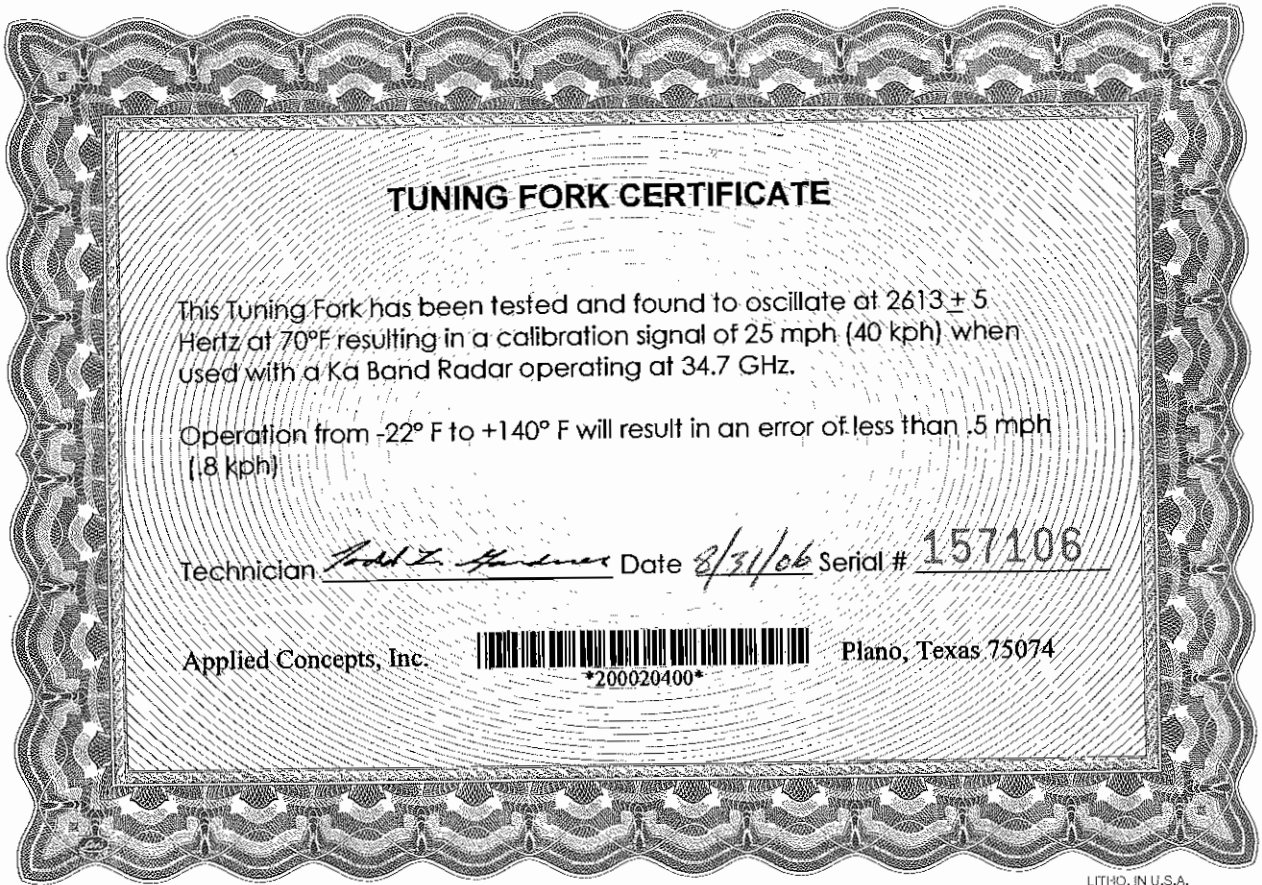

# # FA 157106

STATE OF NEW JERSEY  
OFFICE OF THE  
STATE SUPERINTENDENT OF WEIGHTS AND MEASURES

This certifies that 25.3 m.p.h. Tuning Fork Serial Number FA157106 has been compared with standards of the State of New Jersey in possession of the State Superintendent of Weights and Measures. The above tuning fork when used with Radar traffic units operating at 34.7GHz KA - Band will result in the stated m.p.h. value.

Agency certified for WILLINGBORO TWP. POLICE DEPT.

  
State Superintendent

Burlington County

Date

2/18/2009

# # FA 157106

© 1994 Goes 480

LITHO. IN U.S.A.

STATE OF NEW JERSEY  
OFFICE OF THE  
STATE SUPERINTENDENT OF WEIGHTS AND MEASURES

This certifies that 25.3 m.p.h. Tuning Fork Serial Number FA157106 has been compared with standards of the State of New Jersey in possession of the State Superintendent of Weights and Measures. The above tuning fork when used with Radar traffic units operating at 34.7 GHz KA - Band will result in the stated m.p.h. value.