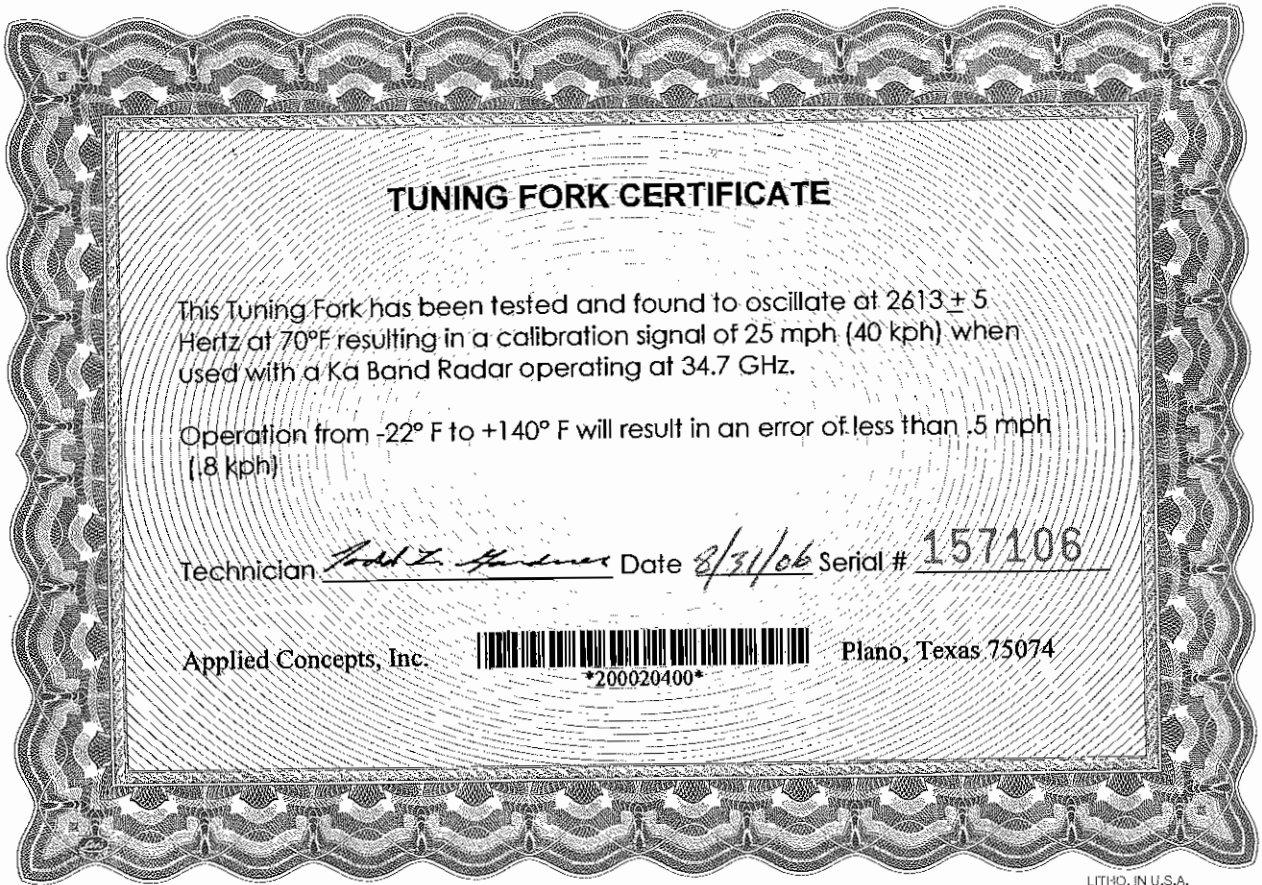

FA 157106

STATE OF NEW JERSEY
OFFICE OF THE
STATE SUPERINTENDENT OF WEIGHTS AND MEASURES

This certifies that 25.3 m.p.h. Tuning Fork Serial Number FA157106 has been compared with standards of the State of New Jersey in possession of the State Superintendent of Weights and Measures. The above tuning fork when used with Radar traffic units operating at 34.7GHz KA - Band will result in the stated m.p.h. value.

Agency certified for WILLINGBORO TWP. POLICE DEPT.

State Superintendent

Burlington County

Date

2/18/2009

FA 157106

© 1994 Goes 480

LITHO. IN U.S.A.

STATE OF NEW JERSEY
OFFICE OF THE
STATE SUPERINTENDENT OF WEIGHTS AND MEASURES

This certifies that 25.3 m.p.h. Tuning Fork Serial Number FA157106 has been compared with standards of the State of New Jersey in possession of the State Superintendent of Weights and Measures. The above tuning fork when used with Radar traffic units operating at 34.7 GHz KA - Band will result in the stated m.p.h. value.